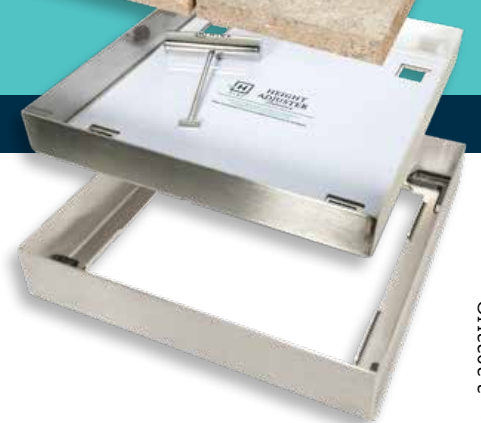

Version 3-2023HO

HEAD OFFICE
26 Link Drive,
Yatala, Qld, 4207

P: +61 7 3807 2551 (Office)
E: admin@skimmerlids.com.au
W: www.skimmerlids.com.au

HIDE® Skimmer Lids conform to Australian Safety Standards.

ON STAINLESS STEEL KITS