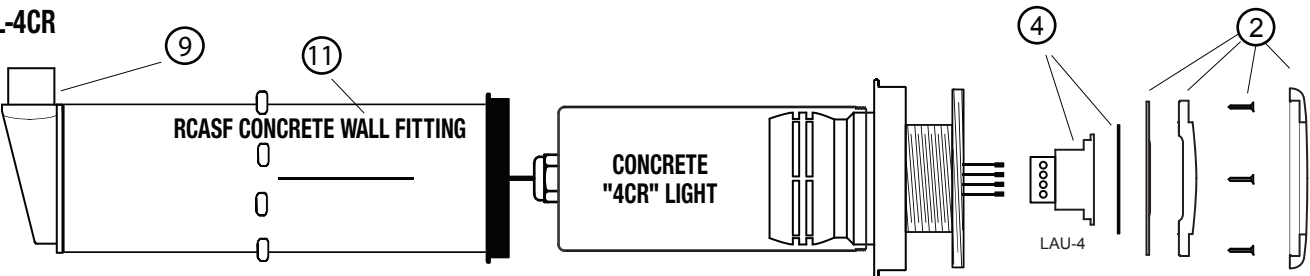

PAL-2 SPARE PARTS

PAL-2F - NEW LENS

PAL-2C - NEW LENS

PAL-4 SPARE PARTS

PAL-4F

PAL-4CR

DESCRIPTION	BE CODE	DESCRIPTION	BE CODE
1. SPARE FIBREGLASS LENS COVER KIT with PAL-4 Fibreglass Lens Cover PAL-4 Lens PAL-4 Lens Diffuser PAL-4 Lens Screws	42-RFLS	6. SPARE FIBREGLASS BODY SEAL	39-P900-04
2. SPARE CONCRETE LENS COVER KIT with PAL-4 Concrete Lens Cover PAL-4 Lens PAL-4 Lens Diffuser PAL-4 Lens Screws	42-RCLS	7. SPARE FIBREGLASS BODY NUT	39-P100-08
3. SPARE LAU-2 LED COLOUR LOCK GLOBE WITH SILICONE "O" RING SEAL TO SUIT PAL-2 WIRE LIGHTS	39-LAU	8. SPARE FIBREGLASS 20/25mm CONDUIT ADAPTOR	39-P101-19
4. SPARE LAU-4 LED COLOUR LOCK GLOBE WITH SILICONE "O" RING SEAL TO SUIT PAL-4 WIRE LIGHTS	42-LAU-4	9. SPARE RCA/RCASF CONDUIT END	39-P100-32
5. SPARE LAMP HOLDER REPAIR KIT	39-P500-110	10. RCA CONCRETE WALL FITTING	39-2RCA
		11. RCASF CONCRETE WALL FITTING	39-2RCASF