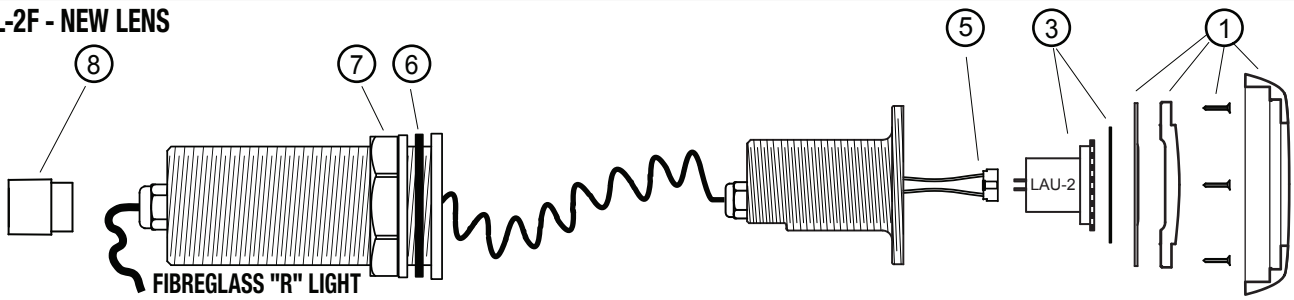

PAL-2 SPARE PARTS

PAL-2F - NEW LENS

PAL-2C - NEW LENS

PAL-4 SPARE PARTS

PAL-4F

PAL-4CR

DESCRIPTION	BE CODE	DESCRIPTION	BE CODE
1. SPARE FIBREGLASS LENS COVER KIT with PAL-4 Fibreglass Lens Cover PAL-4 Lens PAL-4 Lens Diffuser PAL-4 Lens Screws	42-RFLS	6. SPARE FIBREGLASS BODY SEAL	39-P900-04
2. SPARE CONCRETE LENS COVER KIT with PAL-4 Concrete Lens Cover PAL-4 Lens PAL-4 Lens Diffuser PAL-4 Lens Screws	42-RCLS	7. SPARE FIBREGLASS BODY NUT	39-P100-08
3. SPARE LAU-2 LED COLOUR LOCK GLOBE WITH SILICONE "O" RING SEAL TO SUIT PAL-2 WIRE LIGHTS	39-LAU	8. SPARE FIBREGLASS 20/25mm CONDUIT ADAPTOR	39-P101-19
4. SPARE LAU-4 LED COLOUR LOCK GLOBE WITH SILICONE "O" RING SEAL TO SUIT PAL-4 WIRE LIGHTS	42-LAU-4	9. SPARE RCA/RCASF CONDUIT END	39-P100-32
5. SPARE LAMP HOLDER REPAIR KIT	39-P500-110	10. RCA CONCRETE WALL FITTING	39-2RCA
		11. RCASF CONCRETE WALL FITTING	39-2RCASF