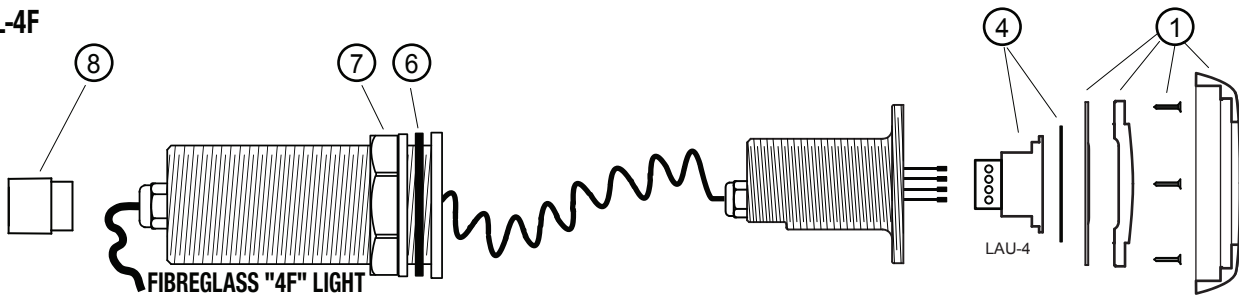

PAL-2 SPARE PARTS

PAL-2F - NEW LENS

PAL-2C - NEW LENS

PAL-4 SPARE PARTS

PAL-4F

PAL-4CR

DESCRIPTION	BE CODE	DESCRIPTION	BE CODE
1. SPARE FIBREGLASS LENS COVER KIT with PAL-4 Fibreglass Lens Cover PAL-4 Lens PAL-4 Lens Diffuser PAL-4 Lens Screws	42-RFLS	6. SPARE FIBREGLASS BODY SEAL	39-P900-04
2. SPARE CONCRETE LENS COVER KIT with PAL-4 Concrete Lens Cover PAL-4 Lens PAL-4 Lens Diffuser PAL-4 Lens Screws	42-RCLS	7. SPARE FIBREGLASS BODY NUT	39-P100-08
3. SPARE LAU-2 LED COLOUR LOCK GLOBE WITH SILICONE "O" RING SEAL TO SUIT PAL-2 WIRE LIGHTS	39-LAU	8. SPARE FIBREGLASS 20/25mm CONDUIT ADAPTOR	39-P101-19
4. SPARE LAU-4 LED COLOUR LOCK GLOBE WITH SILICONE "O" RING SEAL TO SUIT PAL-4 WIRE LIGHTS	42-LAU-4	9. SPARE RCA/RCASF CONDUIT END	39-P100-32
5. SPARE LAMP HOLDER REPAIR KIT	39-P500-110	10. RCA CONCRETE WALL FITTING	39-2RCA
		11. RCASF CONCRETE WALL FITTING	39-2RCASF