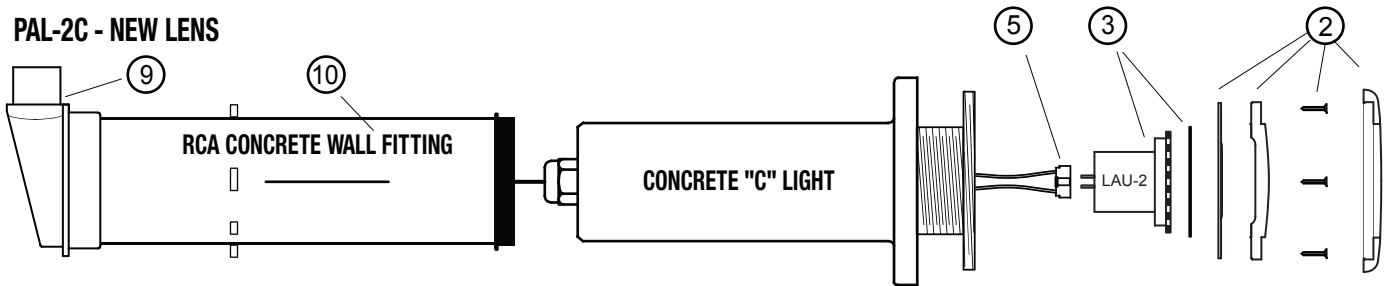

PAL-2 SPARE PARTS

PAL-2F - NEW LENS

PAL-2C - NEW LENS

PAL-4 SPARE PARTS

PAL-4F

PAL-4CR

DESCRIPTION	BE CODE	DESCRIPTION	BE CODE
1. SPARE FIBREGLASS LENS COVER KIT with PAL-4 Fibreglass Lens Cover PAL-4 Lens PAL-4 Lens Diffuser PAL-4 Lens Screws	42-RFLS	6. SPARE FIBREGLASS BODY SEAL	39-P900-04
2. SPARE CONCRETE LENS COVER KIT with PAL-4 Concrete Lens Cover PAL-4 Lens PAL-4 Lens Diffuser PAL-4 Lens Screws	42-RCLS	7. SPARE FIBREGLASS BODY NUT	39-P100-08
3. SPARE LAU-2 LED COLOUR LOCK GLOBE WITH SILICONE "O" RING SEAL TO SUIT PAL-2 WIRE LIGHTS	39-LAU	8. SPARE FIBREGLASS 20/25mm CONDUIT ADAPTOR	39-P101-19
4. SPARE LAU-4 LED COLOUR LOCK GLOBE WITH SILICONE "O" RING SEAL TO SUIT PAL-4 WIRE LIGHTS	42-LAU-4	9. SPARE RCA/RCASF CONDUIT END	39-P100-32
5. SPARE LAMP HOLDER REPAIR KIT	39-P500-110	10. RCA CONCRETE WALL FITTING	39-2RCA
		11. RCASF CONCRETE WALL FITTING	39-2RCASF