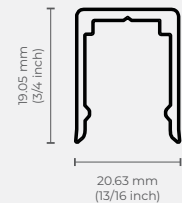

FLEXSIDEVIEW

NFWB2-RGB SERIES

MOUNTING TRACK PART NO:
64-NFMT2-MT-E-6 (6ft Length Mounting Track)