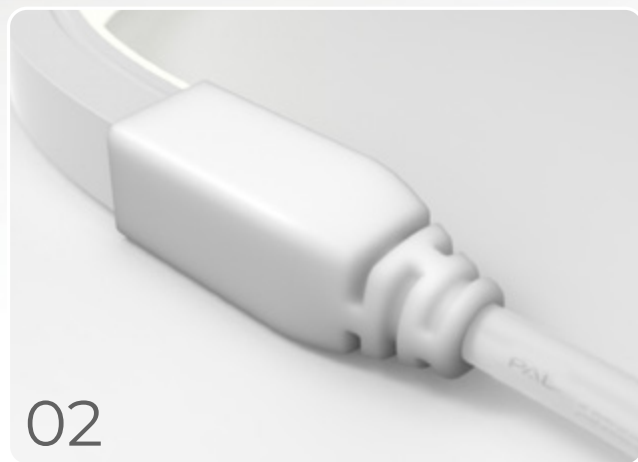

02

Cable Entry

With entry illumination