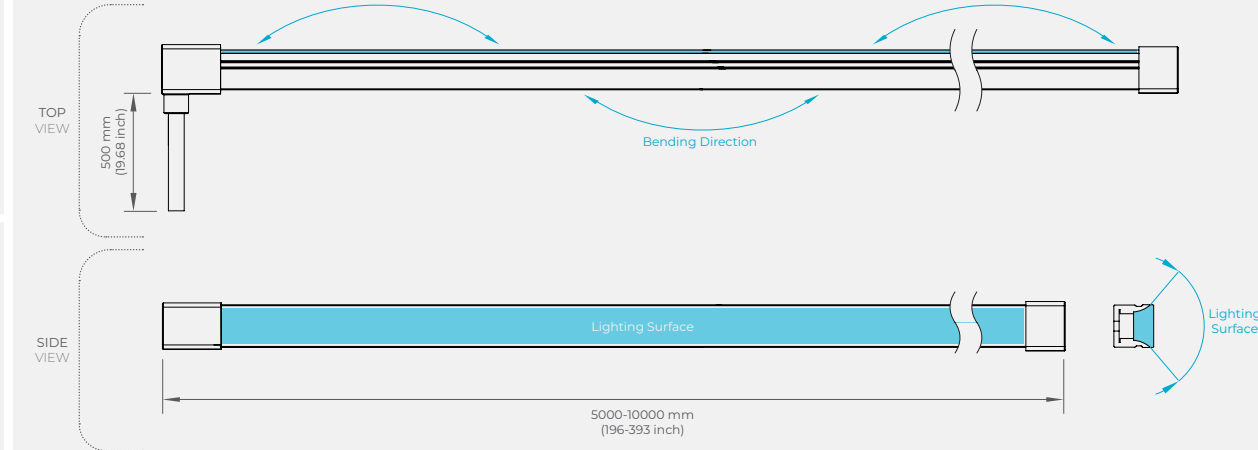

DIMENSION AND DETAILS:
LED Strip and Endcaps