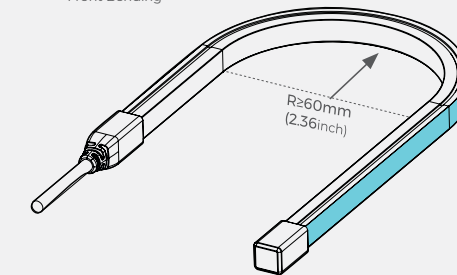

Front Bending

IP68 No dark cap(ENP) - Inline Outlet

IP68 No dark cap(ENP) - Side Outlet

- 2PIN
- 3PIN
- 4PIN
- 5PIN

COLOR OPTION