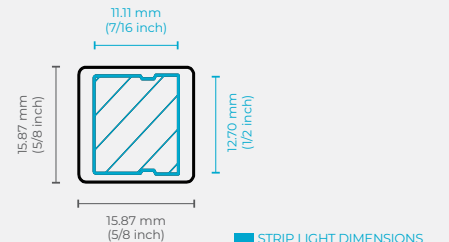

MINITOPVIEW

NFMT2-RGB SERIES

MOUNTING TRACK PART NO:
64-NFMT2-MT-E-6 (6ft Length Mounting Track)

ENDCAPS:
Overmoulded