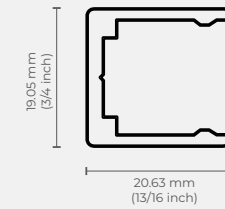

Avant Garde 2023

An ultra-lush and custom planted tropical outdoor living space, Avant-Garde reveals a love of nature and contemporary design. From the entry fountain to the koi pond, from mixed media surfaces to the custom pool with rock grotto spa, this multi-million-dollar project by Ryan Hughes Design-Build extends throughout the client's estate. The shimmering glass tile infinity-edge pool with custom tile imagery was crafted to mirror an adjacent water-wall design. Rocks and boulders from the client's personal collection gathered in countries around the globe are used to create the custom grotto as well as add drama to areas throughout the outdoor space.

MOUNTING TRACK PART NO:
64-NFLT-MT-E-6 (6ft Length Mounting Track)

ENDCAPS:
Overmoulded

■ STRIP LIGHT DIMENSIONS
■ MOULDED END DIMENSIONS

FEATURES:

- Indoor
- outdoor
- IP68
- UV RESISTANT
- FLAME RESISTANT
- IK08 RATED
- UL LISTED
- SOLVENT RESISTANT
- SALTWATER RESISTANT

DIMENSION AND DETAILS:
LED Strip and Endcaps

Front Bending

IP68 No dark cap(ENP) - Inline Outlet

IP68 No dark cap(ENP) - Side Outlet

- 2PIN
- 3PIN
- 4PIN
- 5PIN

COLOR OPTION