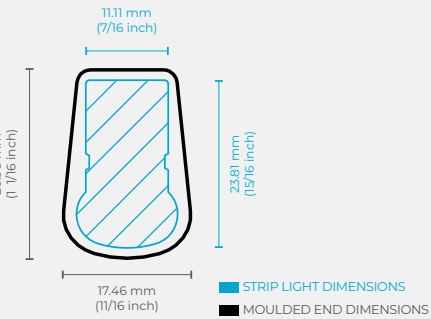

# FLEXSIDEVIEW

NFWB2-RGB SERIES

**MOUNTING TRACK PART NO:**  
64-NFMT2-MT-E-6 (6ft Length Mounting Track)

**ENDCAPS:**  
Overmoulded

**FEATURES:**

- Indoor
- outdoor
- IP68
- IK08 RATED
- UV RESISTANT
- FLAME RESISTANT
- SALTWATER RESISTANT
- SOLVENT RESISTANT
- UL LISTED