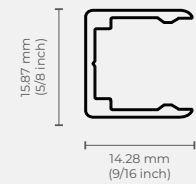

MINITOPVIEW

NFMT2-RGB SERIES

MOUNTING TRACK PART NO:
64-NFMT2-MT-E-6 (6ft Length Mounting Track)