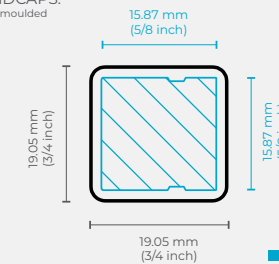

ENDCAPS:
Overmoulded

■ STRIP LIGHT DIMENSIONS
■ MOULDED END DIMENSIONS

FEATURES:

- Indoor
- outdoor
- IP68
- UV RESISTANT
- FLAME RESISTANT
- IK08 RATED
- UL LISTED
- SOLVENT RESISTANT
- SALTWATER RESISTANT