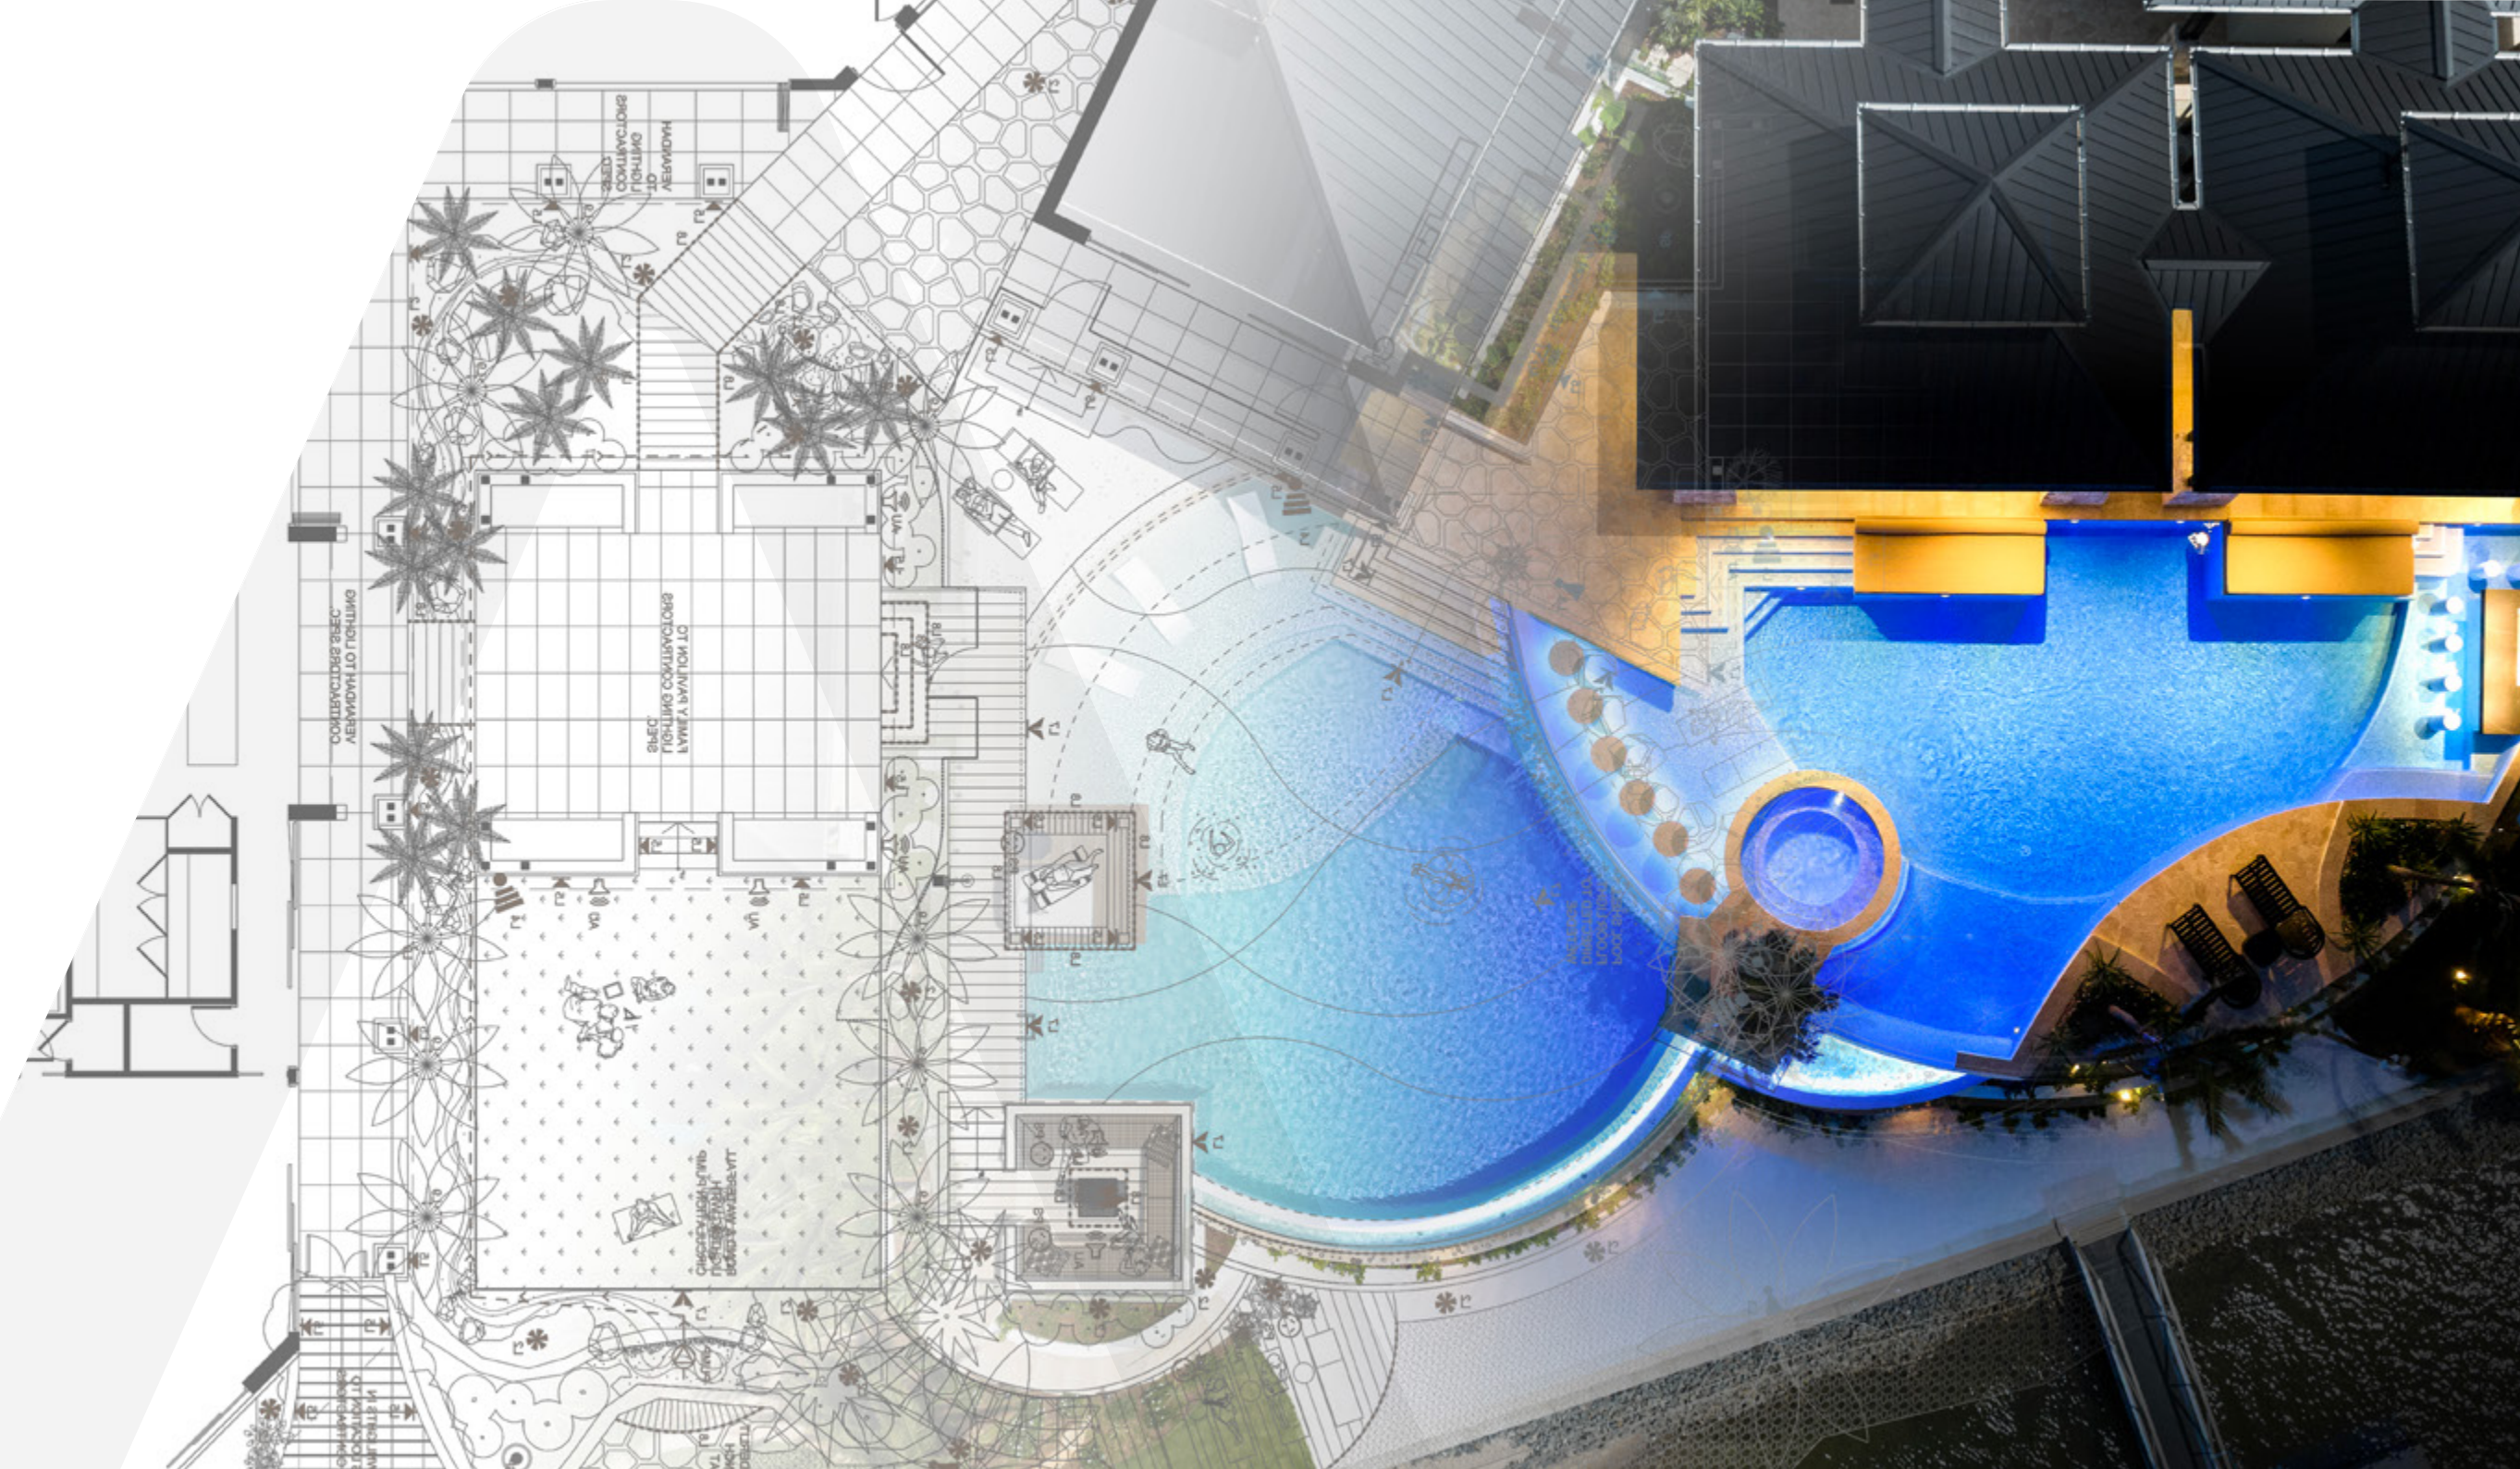

CUSTOM DESIGN & SIGNATURE PROJECTS

PAL offers in-house designs customized to the plans supplied by the customer. These plans are marked up with design concepts to suit the individual requirement of the design, highlighting the pre-installation requirements of provisions such as the type of strip lighting and the direction in which it requires being either forward or downward facing and on occasion upwards facing.

When submitting plans, it's always recommended that you also submit your 3D renderings or Pool Studio .sav files. During this stage of design, if requested, PAL offers a full design concept when Pool Studio files are submitted. Through this the end user will visually be able to see a 3D rendering of their project in its completion stage highlighting the designs features.