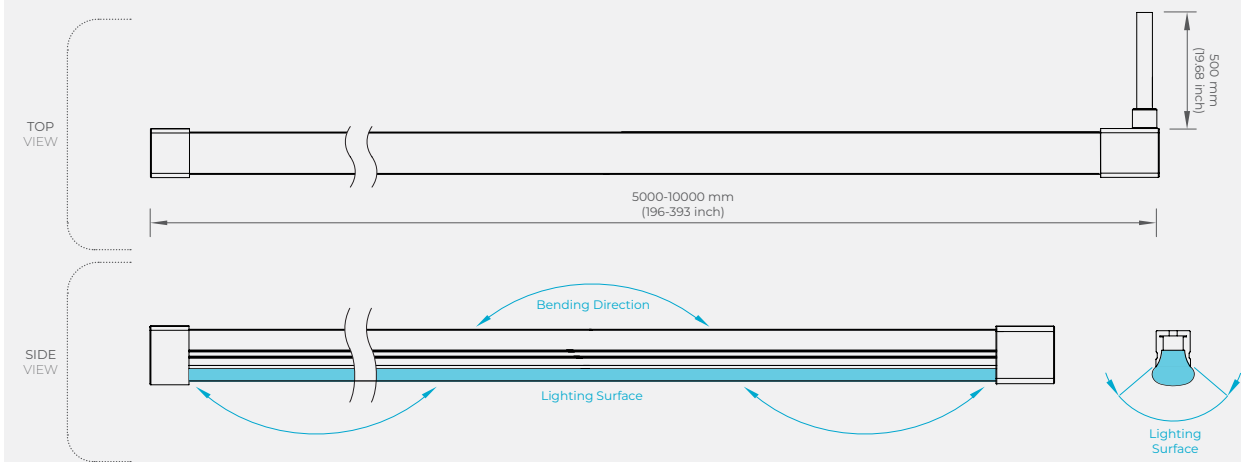

Modern Tranquility 2021

Packing a powerful "wow" factor, the Modern Tranquility outdoor design from award-winning exterior designer Ryan Hughes Design Build transformed a Northern Virginia home's outdoor space into a resort-like area making every day at home feel like a vacation. Incorporating elements with luxurious fire and water features or custom textures and modern appliances created the ultimate space for outdoor gathering and entertaining with a modern and sophisticated vibe.