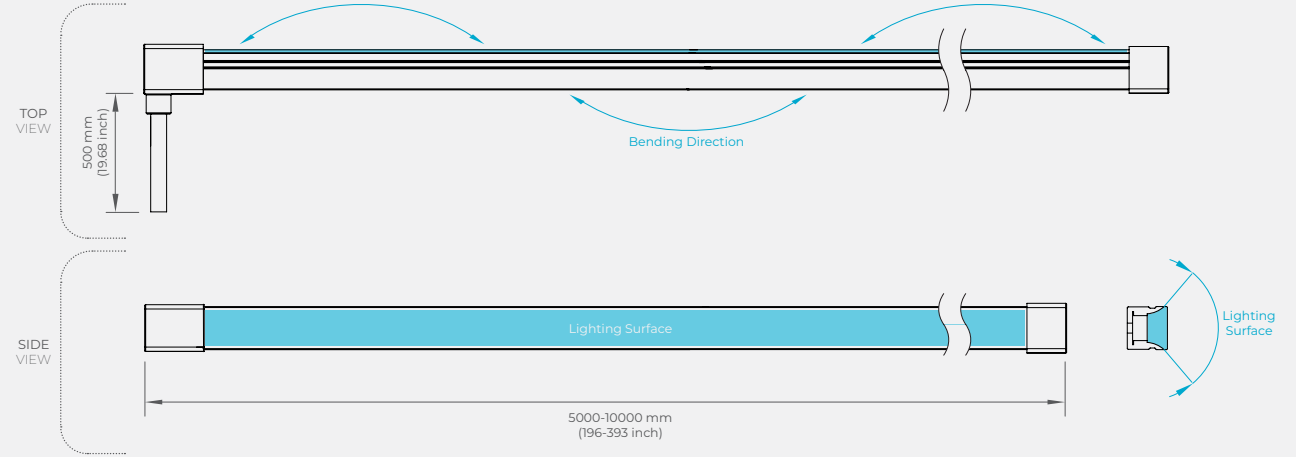

DIMENSION AND DETAILS:
LED Strip and Endcaps