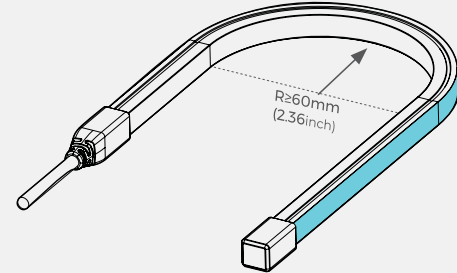

Front Bending