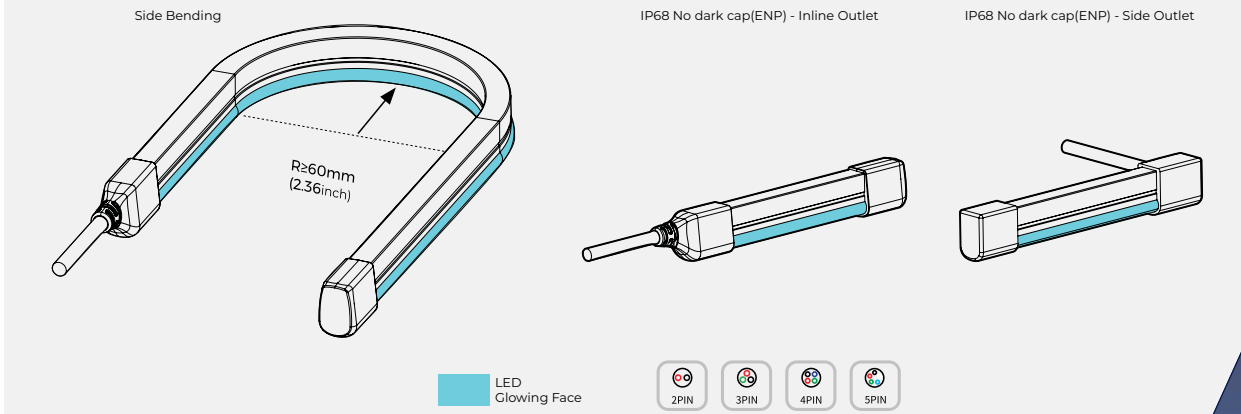

Modern Tranquility 2021

Packing a powerful "wow" factor, the Modern Tranquility outdoor design from award-winning exterior designer Ryan Hughes Design Build transformed a Northern Virginia home's outdoor space into a resort-like area making every day at home feel like a vacation. Incorporating elements with luxurious fire and water features or custom textures and modern appliances created the ultimate space for outdoor gathering and entertaining with a modern and sophisticated vibe.