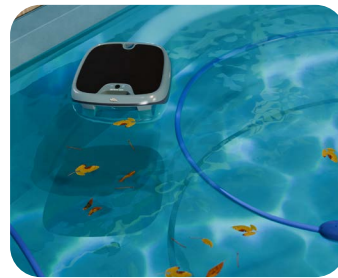

Dolphin Skimmi™ 300 glides across your pool with agility, avoiding cords, hoses, and walls to reach every corner where debris collects.

With smart solar charging, it finds the sunniest spot to recharge- no plugs, no downtime, no retrieval. Patented obstacle avoidance and edge-detection ensure 99% coverage while cleaning up twice as fast as the competition.

The **Dolphin Skimmi™ 300** offers advanced retrieval, an edge-cleaning mode, and customisable cleaning sessions for larger or more demanding pools. With the **Maytronics One™** app, you can switch modes, schedule cleanings, or call it to the edge with a tap.

The Dolphin Skimmi™ Difference

Smart Solar Recharge

Seeks the sunniest spot to recharge - no retrieval, plugs, or downtime.

Intelligent Sun-Seeking

Keeps Dolphin Skimmi™ cleaning continuously, with no plugs, timers, or hassle.

Obstacle & Edge Control Technology

Patented tech ensures 99% coverage, guiding Dolphin Skimmi™ past cords, walls, and corners.

Maytronics One™ app

Manage modes and guide Dolphin Skimmi™ to the edge - pool care at your fingertips.