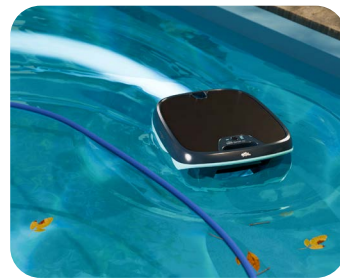

Dolphin skimmi™ 200

SKIMMING SOLVED. POWERED BY THE SUN.

| maytrO nics

Dolphin skimmi™ 200

**Cleans every corner, avoids every obstacle.
No manual skimming. Ever.**

Discover the **Dolphin Skimmi™ 200**, the solar-powered surface cleaner that makes skimming effortless.

Dolphin Skimmi™ 200 glides across your pool with agility, avoiding cords, hoses, and walls to reach every corner where debris collects.

With smart solar charging, it finds the sunniest spot to recharge - no plugs, no downtime, no retrieval. Patented obstacle avoidance and edge-detection ensure 99% coverage while cleaning up twice as fast as the competition.

With the Maytronics One™ app, you can switch between cleaning modes and schedule cleans to fit your needs.

The Dolphin Skimmi™ Difference

Smart Solar Recharge

Seeks the sunniest spot to recharge - no retrieval, plugs, or downtime.

Intelligent Sun-Seeking

Keeps Dolphin Skimmi™ cleaning continuously, with no plugs, timers, or hassle.

Obstacle & Edge Control Technology

Patented tech ensures 99% coverage, guiding Dolphin Skimmi™ past cords, walls, and corners.