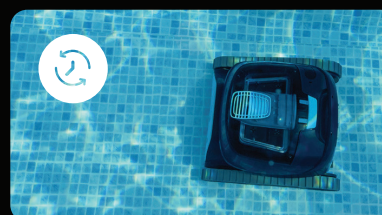

The Same Unmatched Dolphin Performance - Now Cordless!

Dolphin LIBERTY line presents a new generation of pool cleaning, with a new cordless design for unmatched agility and inductive charging, featuring 'Magnetic-Connect' for easy click-in-place and walk-away charging. The **Dolphin LIBERTY** offers features such as 'Eco Mode' that keeps your pool clean all week with short and efficient cleaning cycles and sun-ledge cleaning, for cleaning ledges as shallow as 30 cm. The **Liberty 400**, includes the Click-Up for easy removal from the pool and the MyDolphin Plus app for easy control and cleaning program setup from your mobile device. With powerful scrubbing action and superior filtration system, you'll enjoy the same reliable performance you expect from a Dolphin - now cordless!

Inductive Charging

Magnetic Connect for super easy click-in-place & walk-away charging

Eco Mode

Keeps your pool floor clean all week on one charge

Click-Up™

Using the Clicker, the Dolphin will climb up to you, for easy removal from pool.