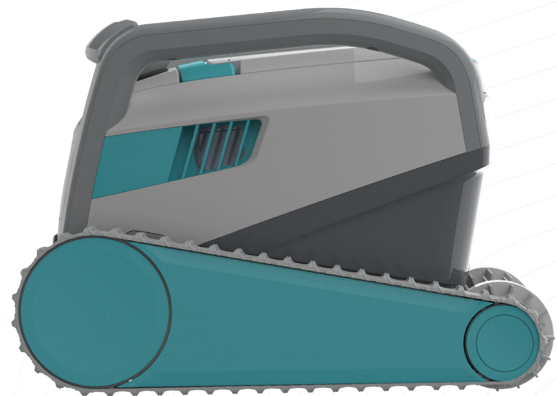

Wi-Fi® connectivity

The MyDolphin™ Plus mobile app puts full control of your robot right in your hand, from anywhere at any time.

maytronics

Available exclusively at Poolwerx

Dolphin AW6 always connected

Superior pool cleaning made even easier

Powerfully built for the toughest mess. The all-new Maytronics Dolphin AW6 robotic pool cleaner takes the hassle out of pool cleaning with its simple operation and convenient handling. This newly designed cleaner was engineered with groundbreaking technologies, ushering in a new era of maximum pool cleaning performance. With the new MyDolphin™ Plus app, the AW6 is always connected giving you the power to control your cleaner from anywhere, at any time.

Dual-drive PowerStream mobility system, lets the robot turn into any corner

Comes to the surface for easy pickup

Swivel cable helps prevent cable tangles

Filter indicator Lets you know when the filter needs to be cleaned